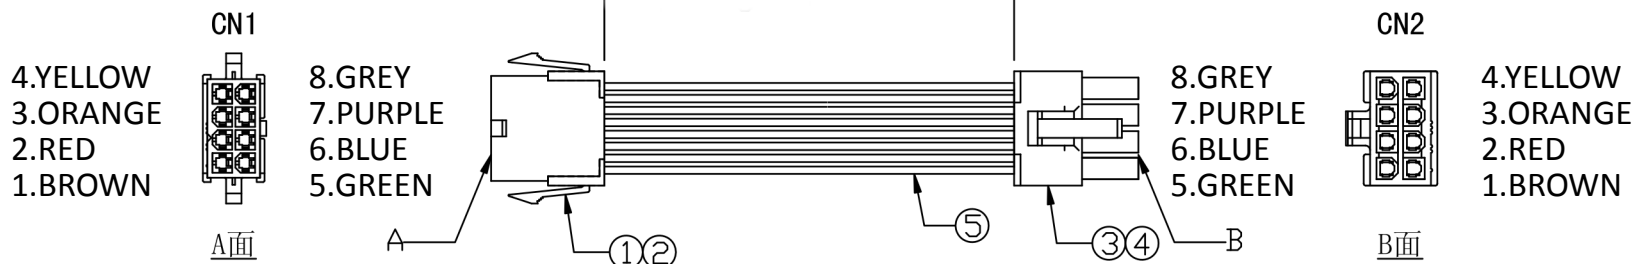

Unit: MM

A

B

C

D

NOTES:

- 1. HOUSING: 5559-08P-400 (46999-0296) MOLEX 1PCS
- 2. TERMINAL: 5558T (39-00-0040) MOLEX 8PCS
- 3. HOUSING: 5557-08R-BL (39-01-3085) MOLEX 1PCS
- 4. TERMINAL: 556T (39-00-0038) MOLEX 8PCS
- 5. WIRE: UL1007 18AWG 8PCS