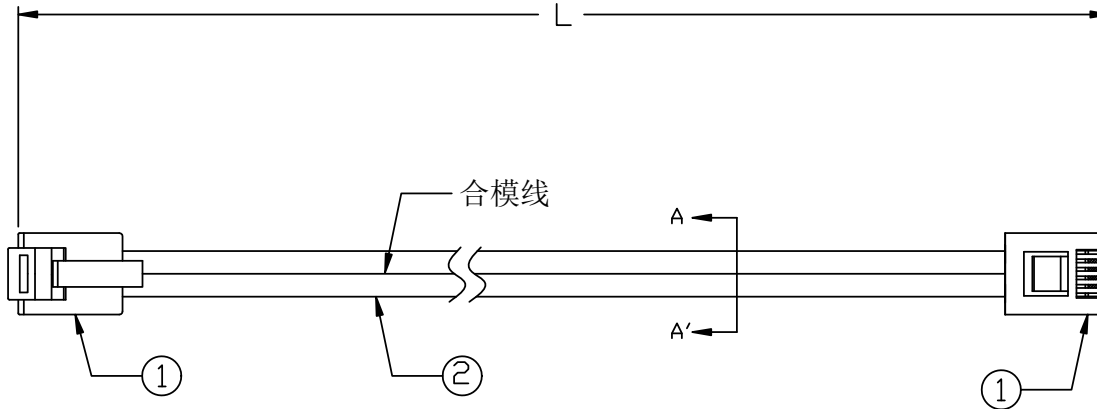

Unit: MM

CN1

- 1. NC
- 2. BLACK
- 3. RED
- 4. GREEN
- 5. YELLOW
- 6. NC

CN2

- 1. NC
- 2. BLACK
- 3. RED
- 4. GREEN
- 5. YELLOW
- 6. NC

SECTION A-A'

NOTES:

- 1.PLUG:6P4C PLUG GOLD PLATED 6u" 无LOGO F型 2PCS
- 2.WIRE:UL20251 28AWG(7/0.12BC)*4C 有合模线凹印字
OD:2.5±0.1*5.0±0.15mm JACKET:BLACK

Connection table

FROM	WIRE COLOR	TO
CN1-1	NC	CN2-1
CN1-2	BLACK	CN2-2
CN1-3	RED	CN2-3
CN1-4	GREEN	CN2-4
CN1-5	YELLOW	CN2-5
CN1-6	NC	CN2-6

综乙实业有限公司
CHUNG YI ENTERPRISE CO., LTD
ISO-9001
ISO-14001

Customer	CHUNG YI	Authorized By		第 共 一 一 页 页
P/N #		Approved By		
Model No.	6P4C TELEPHONE CABLE	Drawing By		