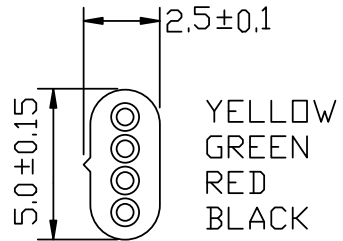

Unit: MM

CN1

- 1. NC
- 2. BLACK
- 3. RED
- 4. GREEN
- 5. YELLOW
- 6. NC

CN2

- 1. NC
- 2. BLACK
- 3. RED
- 4. GREEN
- 5. YELLOW
- 6. NC

SECTION A-A'

NOTES:

- 1.PLUG:6P4C PLUG GOLD PLATED 6u" 无LOGO F型 2PCS
- 2.WIRE:UL20251 28AWG(7/0.12BC)*4C 有合模线凹印字
OD:2.5±0.1*5.0±0.15mm JACKET:BLACK

Connection table

FROM	WIRE COLOR	TO
CN1-1	NC	CN2-1
CN1-2	BLACK	CN2-2
CN1-3	RED	CN2-3
CN1-4	GREEN	CN2-4
CN1-5	YELLOW	CN2-5
CN1-6	NC	CN2-6

综乙实业有限公司
CHUNG YI ENTERPRISE CO., LTD
ISO-9001
ISO-14001

Customer	CHUNG YI	Authorized By		第 共 一 一 页 页
P/N #		Approved By		
Model No.	6P4C TELEPHONE CABLE	Drawing By		