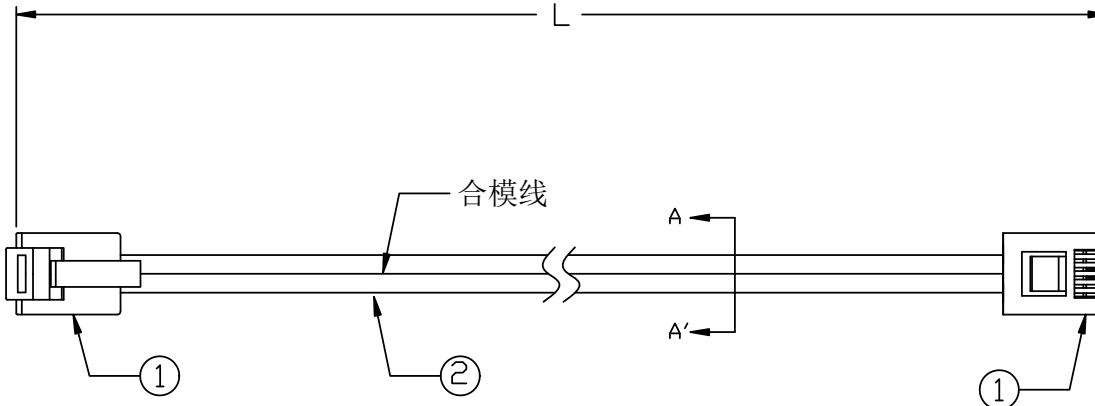

4

CN1

- 1. NC
- 2. NC
- 3. RED
- 4. GREEN
- 5. NC
- 6. NC

CN2

- 1. NC
- 2. NC
- 3. RED
- 4. GREEN
- 5. NC
- 6. NC

SECTION A-A'

NOTES:

- 1. PLUG: 6P2C PLUG GOLD PLATED 50μ" 无LOGO F型 2PCS
- 2. WIRE: UL20251 28AWG(7/0.12BC)\*2C 有合模线凹印字  
OD: 2.4±0.2\*4.8±0.2mm JACKET: BLACK

Connection table

FROM	WIRE COLOR	TO
CN1-1	NC	CN2-1
CN1-2	NC	CN2-2
CN1-3	RED	CN2-3
CN1-4	GREEN	CN2-4
CN1-5	NC	CN2-5
CN1-6	NC	CN2-6

**综乙实业有限公司**  
CHUNG YI ENTERPRISE CO., LTD  
ISO-9001  
ISO-14001

Customer	CHUNG YI	Authorized By		第 共 一 一 页 页
P/N #		Approved By		
Model No.	6P2C TELEPHONE CABLE	Drawing By		