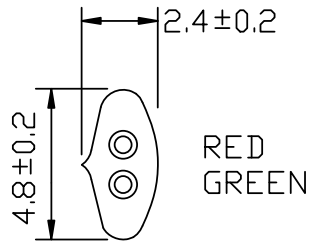

4

CN1

- 1. NC
- 2. NC
- 3. RED
- 4. GREEN
- 5. NC
- 6. NC

CN2

- 1. NC
- 2. NC
- 3. RED
- 4. GREEN
- 5. NC
- 6. NC

SECTION A-A'

NOTES:

- 1. PLUG: 6P2C PLUG GOLD PLATED 50μ" 无LOGO F型 2PCS
- 2. WIRE: UL20251 28AWG(7/0.12BC)\*2C 有合模线凹印字  
OD: 2.4±0.2\*4.8±0.2mm JACKET: BLACK

Connection table

FROM	WIRE COLOR	TO
CN1-1	NC	CN2-1
CN1-2	NC	CN2-2
CN1-3	RED	CN2-3
CN1-4	GREEN	CN2-4
CN1-5	NC	CN2-5
CN1-6	NC	CN2-6

**综乙实业有限公司**  
CHUNG YI ENTERPRISE CO., LTD  
ISO-9001  
ISO-14001

Customer	CHUNG YI	Authorized By		第 共 一 一 页 页
P/N #		Approved By		
Model No.	6P2C TELEPHONE CABLE	Drawing By		