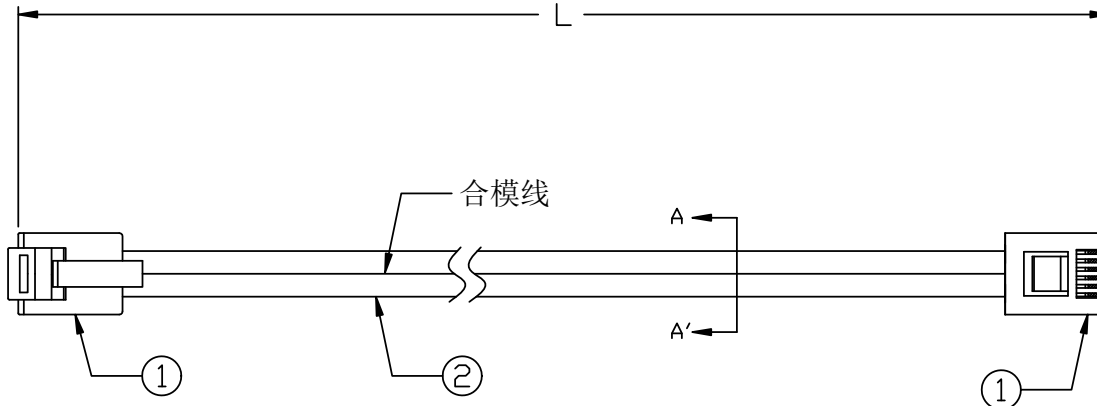

4

CN1

- 1.WHITE
- 2.BLACK
- 3.RED
- 4.GREEN
- 5.YELLOW
- 6.BLUE

CN2

- 1.WHITE
- 2.BLACK
- 3.RED
- 4.GREEN
- 5.YELLOW
- 6.BLUE

SECTION A-A'

NOTES:

- 1.PLUG:6P6C PLUG GOLD PLATED 6u" 无LOGO F型 2PCS
- 2.WIRE:UL20251 26AWG(18/0.10BC)*6C 有合模线凹印字
ID:0.95±0.05mm OD:2.4*6.8±0.2mm JACKET:BLACK

Connection table

FROM	WIRE COLOR	TO
CN1-1	WHITE	CN2-1
CN1-2	BLACK	CN2-2
CN1-3	RED	CN2-3
CN1-4	GREEN	CN2-4
CN1-5	YELLOW	CN2-5
CN1-6	BLUE	CN2-6

综乙实业有限公司
 CHUNG YI ENTERPRISE CO., LTD
 ISO-9001
 ISO-14001

Customer	CHUNG YI	Authorized By		第 共 一 一 页 页
P/N #		Approved By		
Model No.	6P6C TELEPHONE CABLE	Drawing By		