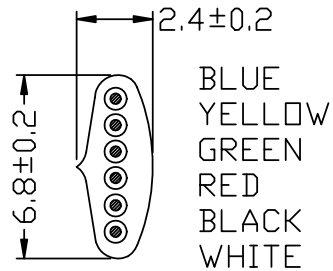

4

CN1

- 1.WHITE
- 2.BLACK
- 3.RED
- 4.GREEN
- 5.YELLOW
- 6.BLUE

CN2

- 1.WHITE
- 2.BLACK
- 3.RED
- 4.GREEN
- 5.YELLOW
- 6.BLUE

SECTION A-A'

NOTES:

- 1.PLUG:6P6C PLUG GOLD PLATED 6u" 无LOGO F型 2PCS
- 2.WIRE:UL20251 26AWG(18/0.10BC)*6C 有合模线凹印字
ID:0.95±0.05mm OD:2.4*6.8±0.2mm JACKET:BLACK

Connection table

FROM	WIRE COLOR	TO
CN1-1	WHITE	CN2-1
CN1-2	BLACK	CN2-2
CN1-3	RED	CN2-3
CN1-4	GREEN	CN2-4
CN1-5	YELLOW	CN2-5
CN1-6	BLUE	CN2-6

综乙实业有限公司
 CHUNG YI ENTERPRISE CO., LTD
 ISO-9001
 ISO-14001

Customer	CHUNG YI	Authorized By		第 共 一 一 页 页
P/N #		Approved By		
Model No.	6P6C TELEPHONE CABLE	Drawing By		