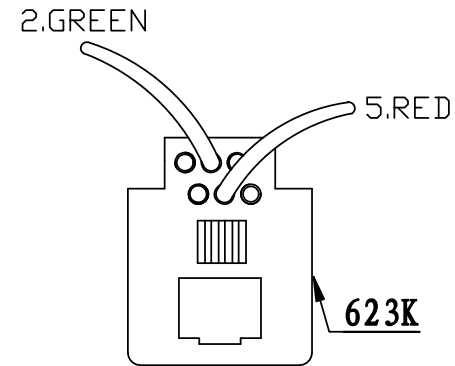

A

B

C

D

Unit: MM

1