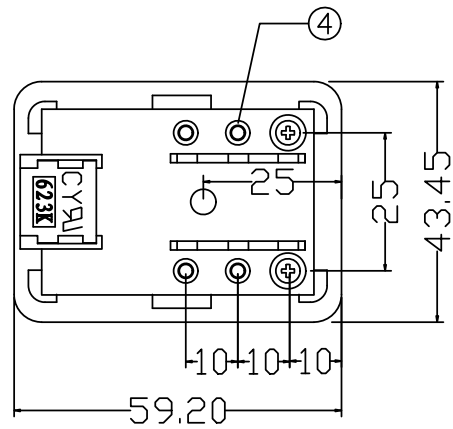

A

B

C

D

Unit: MM

1

2

3

NOTE:

- 1.468S TERMINAL BOX WITH 623K JACK COLOUR:IVORY
 2.WIRE:UL1061 AWG26 2PCS
 3.A76036BS-3 TERMINAL WITH NICKEL PLATED 2PCS
 4.3X8XØ7mm SELF TAPPING SCREW PWA WITH WASHER 2PCS
 5.35mm*50mm DOUBLE-SIDED MOUNTING TAPE 1PCS