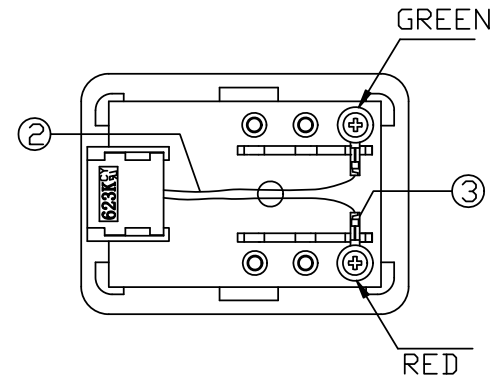

A

B

C

D

Unit: MM

1

2

3

NOTE:

- 1.468S TERMINAL BOX WITH 623K JACK COLOUR:IVORY
  2.WIRE:UL1061 AWG26 2PCS
  3.A76036BS-3 TERMINAL WITH NICKEL PLATED 2PCS
  4.3X8XØ7mm SELF TAPPING SCREW PWA WITH WASHER 2PCS
  5.35mm*50mm DOUBLE-SIDED MOUNTING TAPE 1PCS

4

综乙实业有限公司
CHUNG YI ENTERPRISE CO., LTD
ISO-9001
ISO-14001

Customer

CHUNG YI

Authorized By

P/N #

Approved By

Model No.

6P2C SURFACE MOUNT BOX

Drawing By

第 一 页
共 一 页