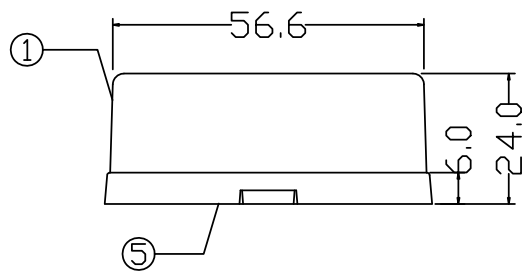

A

B

C

D

Unit: MM

1

2

3

NOTE:

- 1.468S TERMINAL BOX WITH 623K JACK COLOUR:IVORY
 2.WIRE:UL1061 AWG26 2PCS
 3.A76036BS-3 TERMINAL WITH NICKEL PLATED 2PCS
 4.3X8XØ7mm SELF TAPPING SCREW PWA WITH WASHER 2PCS
 5.35mm*50mm DOUBLE-SIDED MOUNTING TAPE 1PCS