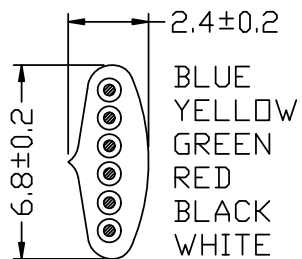

A

B

C

D

Unit: MM

1.BLUE
2.YELLOW
3.GREEN
4.RED
5.BLACK
6.WHITE

1.BLUE
2.YELLOW
3.GREEN
4.RED
5.BLACK
6.WHITE

SECTION A-A'

Connection table

FROM	WIRE COLOR	TO
CN1-1	BLUE	CN2-1
CN1-2	YELLOW	CN2-2
CN1-3	GREEN	CN2-3
CN1-4	RED	CN2-4
CN1-5	BLACK	CN2-5
CN1-6	WHITE	CN2-6

NOTES:

- 1.PLUG:6P6C PLUG GOLD PLATED 6u" F 1PCS
2.WIRE:UL20251 26AWG(18/0.10BC)*6C 有合模线凹印字
ID:0.95±0.05mm OD:2.4*6.8±0.2mm JACKET:BLACK
3.SPJ 6P6C:COMBINATION CONTACT GOLD PLATED 30u" BLACK
LONG PIN:14.5±0.2mm;SHORT PIN:12.0±0.2mm