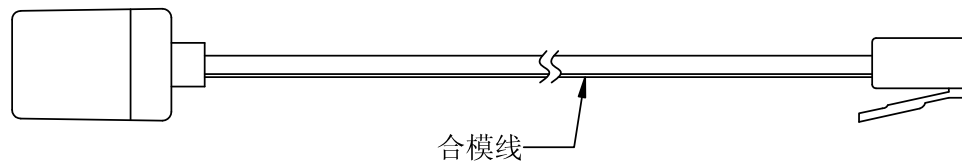

A

B

C

D

Unit: MM

1.BLUE
2.YELLOW
3.GREEN
4.RED
5.BLACK
6.WHITE

1.BLUE
2.YELLOW
3.GREEN
4.RED
5.BLACK
6.WHITE

SECTION A-A'

Connection table

FROM	WIRE COLOR	TO
CN1-1	BLUE	CN2-1
CN1-2	YELLOW	CN2-2
CN1-3	GREEN	CN2-3
CN1-4	RED	CN2-4
CN1-5	BLACK	CN2-5
CN1-6	WHITE	CN2-6

NOTES:

- 1.PLUG:6P6C PLUG GOLD PLATED 6u" F 1PCS
2.WIRE:UL20251 26AWG(18/0.10BC)*6C 有合模线凹印字
ID:0.95±0.05mm OD:2.4*6.8±0.2mm JACKET:BLACK
3.SPJ 6P6C:COMBINATION CONTACT GOLD PLATED 30u" BLACK
LONG PIN:14.5±0.2mm;SHORT PIN:12.0±0.2mm