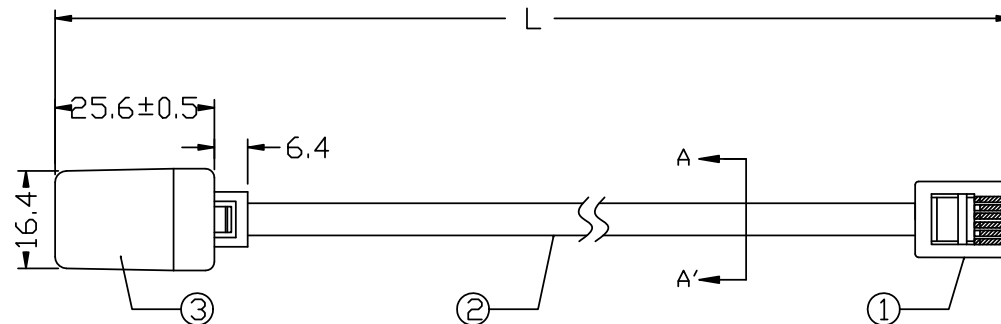

A

B

C

D

Unit: MM

1.BLUE
2.YELLOW
3.GREEN
4.RED
5.BLACK
6.WHITE

1.BLUE
2.YELLOW
3.GREEN
4.RED
5.BLACK
6.WHITE