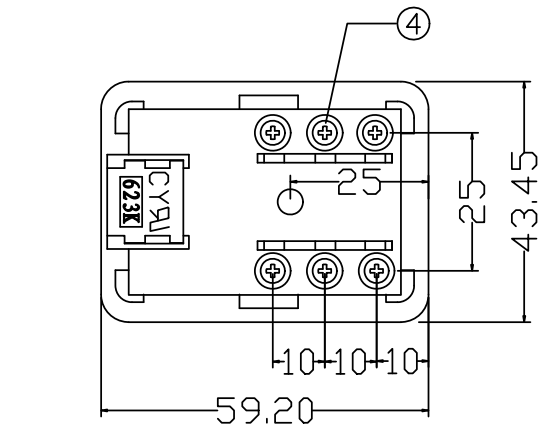

A

B

C

D

Unit: MM

NOTE:

1.468S TERMINAL BOX WITH 623K JACK COLOUR:IVORY

2.WIRE:UL1061 AWG26 6PCS

3.A76036BS-3 TERMINAL WITH NICKEL PLATED 6PCS

4.3X8XØ7mm SELF TAPPING SCREW PWA WITH WASHER 6PCS

5.35mm*50mm DOUBLE-SIDED MOUNTING TAPE 1PCS

综乙实业有限公司
 CHUNG YI ENTERPRISE CO., LTD
 ISO-9001
 ISO-14001

Customer