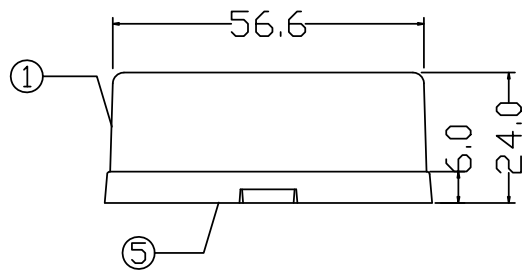

A

B

C

D

Unit: MM

NOTE:

1.468S TERMINAL BOX WITH 623K JACK COLOUR:IVORY

2.WIRE:UL1061 AWG26 6PCS

3.A76036BS-3 TERMINAL WITH NICKEL PLATED 6PCS

4.3X8XØ7mm SELF TAPPING SCREW PWA WITH WASHER 6PCS

5.35mm*50mm DOUBLE-SIDED MOUNTING TAPE 1PCS

综乙实业有限公司
 CHUNG YI ENTERPRISE CO., LTD
 ISO-9001
 ISO-14001

Customer