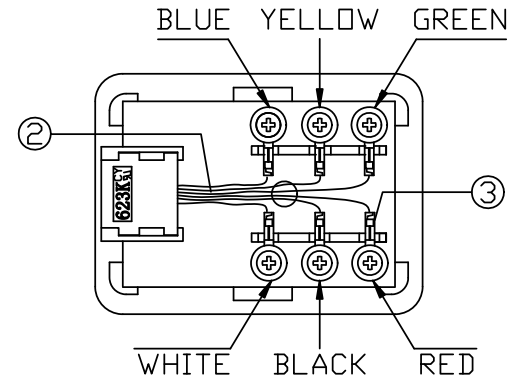

A

B

C

D

Unit: MM

NOTE:

1.468S TERMINAL BOX WITH 623K JACK COLOUR:IVORY

2.WIRE:UL1061 AWG26 6PCS

3.A76036BS-3 TERMINAL WITH NICKEL PLATED 6PCS

4.3X8XØ7mm SELF TAPPING SCREW PWA WITH WASHER 6PCS

5.35mm*50mm DOUBLE-SIDED MOUNTING TAPE 1PCS

综乙实业有限公司
 CHUNG YI ENTERPRISE CO., LTD
 ISO-9001
 ISO-14001

Customer