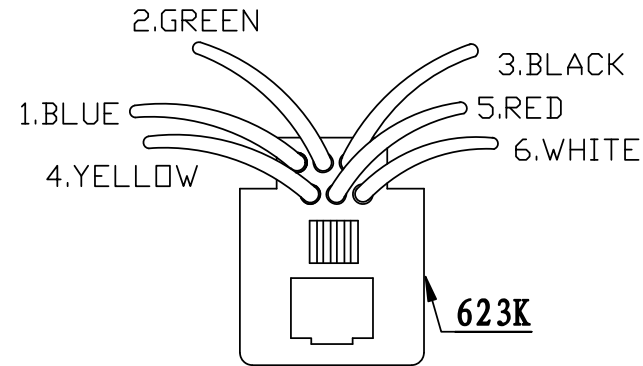

A

B

C

D

Unit: MM

NOTE:

1.468S TERMINAL BOX WITH 623K JACK COLOUR:IVORY

2.WIRE:UL1061 AWG26 6PCS

3.A76036BS-3 TERMINAL WITH NICKEL PLATED 6PCS

4.3X8XØ7mm SELF TAPPING SCREW PWA WITH WASHER 6PCS

5.35mm*50mm DOUBLE-SIDED MOUNTING TAPE 1PCS

综乙实业有限公司
 CHUNG YI ENTERPRISE CO., LTD
 ISO-9001
 ISO-14001

Customer