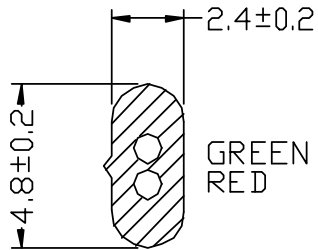

Unit: MM

CN1
6.NC
5.RED
4.NC
3.NC
2.GREEN
1.NC

CN2
6.NC
5.NC
4.RED
3.GREEN
2.NC
1.NC

SECTION A-A'

NOTES:

- 1.PLUG:6P2C GOLD PLATED 15U'' F 1PCS
- 2.PLUG:BT431A PLUG 6P4C GOLD PLATED 15U'' 1PCS
- 3.WIRE:UL20251 26AWG(18/0.10BC)*2C 有合模线凹印字
ID:0.95±0.05mm OD:2.4*4.8±0.2mm JACKET:BLACK

Connection table

FROM	WIRE COLOR	TO
CN1-1	NC	CN2-1
CN1-2	GREEN	CN2-3
CN1-3	NC	CN2-2
CN1-4	NC	CN2-5
CN1-5	RED	CN2-4
CN1-6	NC	CN2-6

综乙实业有限公司
CHUNG YI ENTERPRISE CO., LTD
ISO-9001
ISO-14001

Customer	CHUNG YI	Authorized By		第 共 一 一 页 页
P/N #		Approved By		
Model No.	BT431A to 6P2C PLUG CABLE	Drawing By		