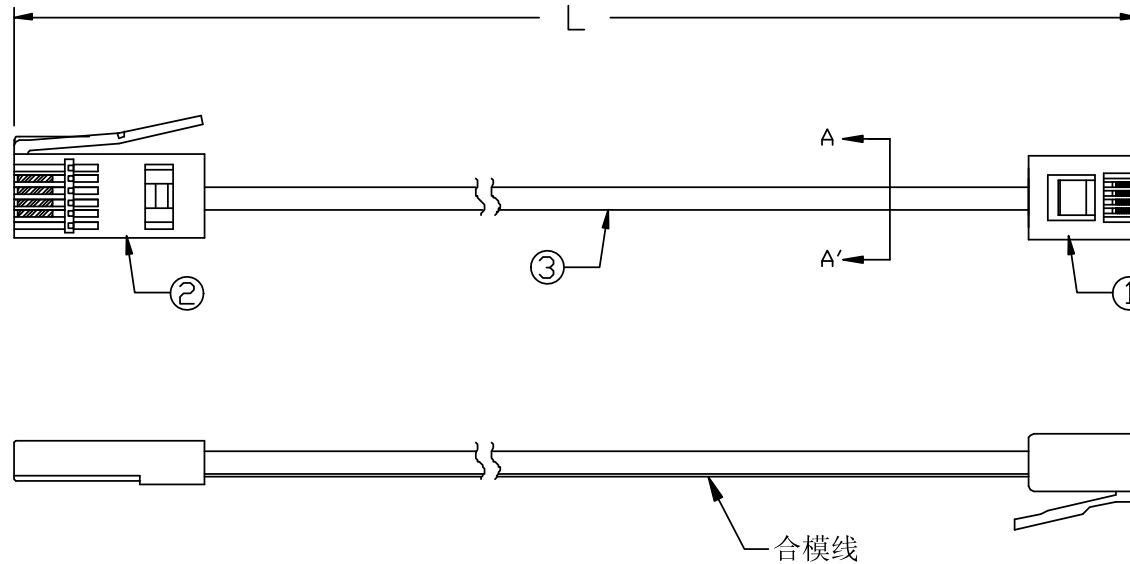

Unit: MM

CN1
6.NC
5.RED
4.NC
3.NC
2.GREEN
1.NC

CN2
6.NC
5.NC
4.RED
3.GREEN
2.NC
1.NC

SECTION A-A'

NOTES:

- 1.PLUG:6P2C GOLD PLATED 15U'' F 1PCS
- 2.PLUG:BT431A PLUG 6P4C GOLD PLATED 15U'' 1PCS
- 3.WIRE:UL20251 26AWG(18/0.10BC)*2C 有合模线凹印字
ID:0.95±0.05mm OD:2.4*4.8±0.2mm JACKET:BLACK

Connection table

FROM	WIRE COLOR	TO
CN1-1	NC	CN2-1
CN1-2	GREEN	CN2-3
CN1-3	NC	CN2-2
CN1-4	NC	CN2-5
CN1-5	RED	CN2-4
CN1-6	NC	CN2-6

综乙实业有限公司
CHUNG YI ENTERPRISE CO., LTD
ISO-9001
ISO-14001

Customer	CHUNG YI	Authorized By		第 共 一 一 页 页
P/N #		Approved By		
Model No.	BT431A to 6P2C PLUG CABLE	Drawing By		